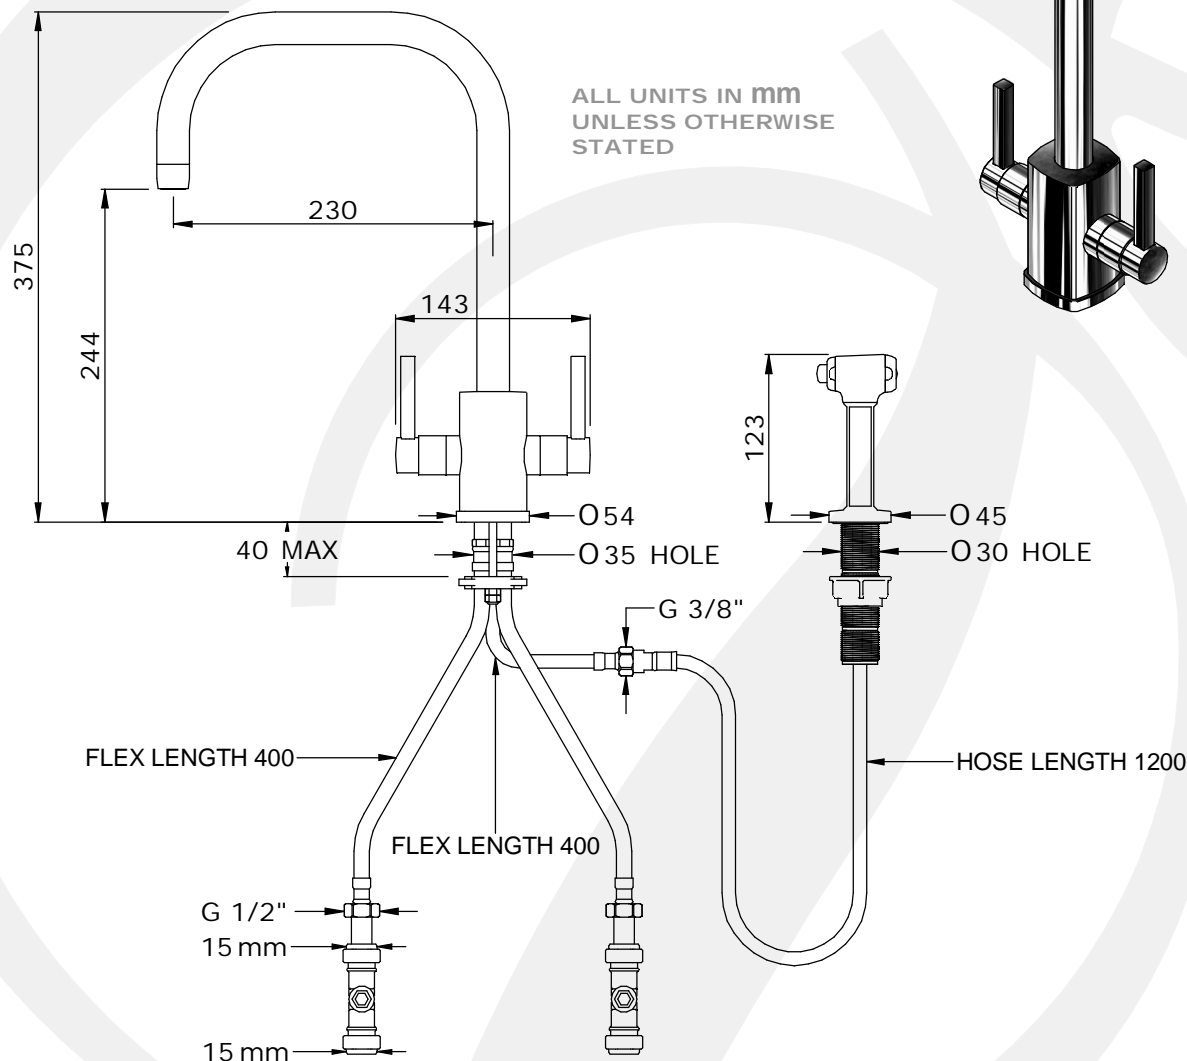

## • 4310 - RUBIQ MONOBLOC SINK MIXER U SPOUT WITH LEVER HANDLES AND RINSE

- Handcrafted in the UK
- 1/4 turn ceramic disc flow control
- Vernier insert for accurate handle alignment
- Unique handle construction with integral bearing ring
- Flexible connectors for easier installation
- Single flow spout
- Supplied with 15mm double check valves
- Ideally installed in equal pressure systems

• Packed Weight:  
3.72 kg

### Available Options:

- 5.7L/min regulated spout (Prefix AR.)
- Non Rinse version
- Matching soap dispenser
- C Spout version

### Flow Rates:

- 1 Bar: 6.2 L/Min
- 2 Bar: 9.4 L/Min
- 3 Bar: 12.0 L/Min